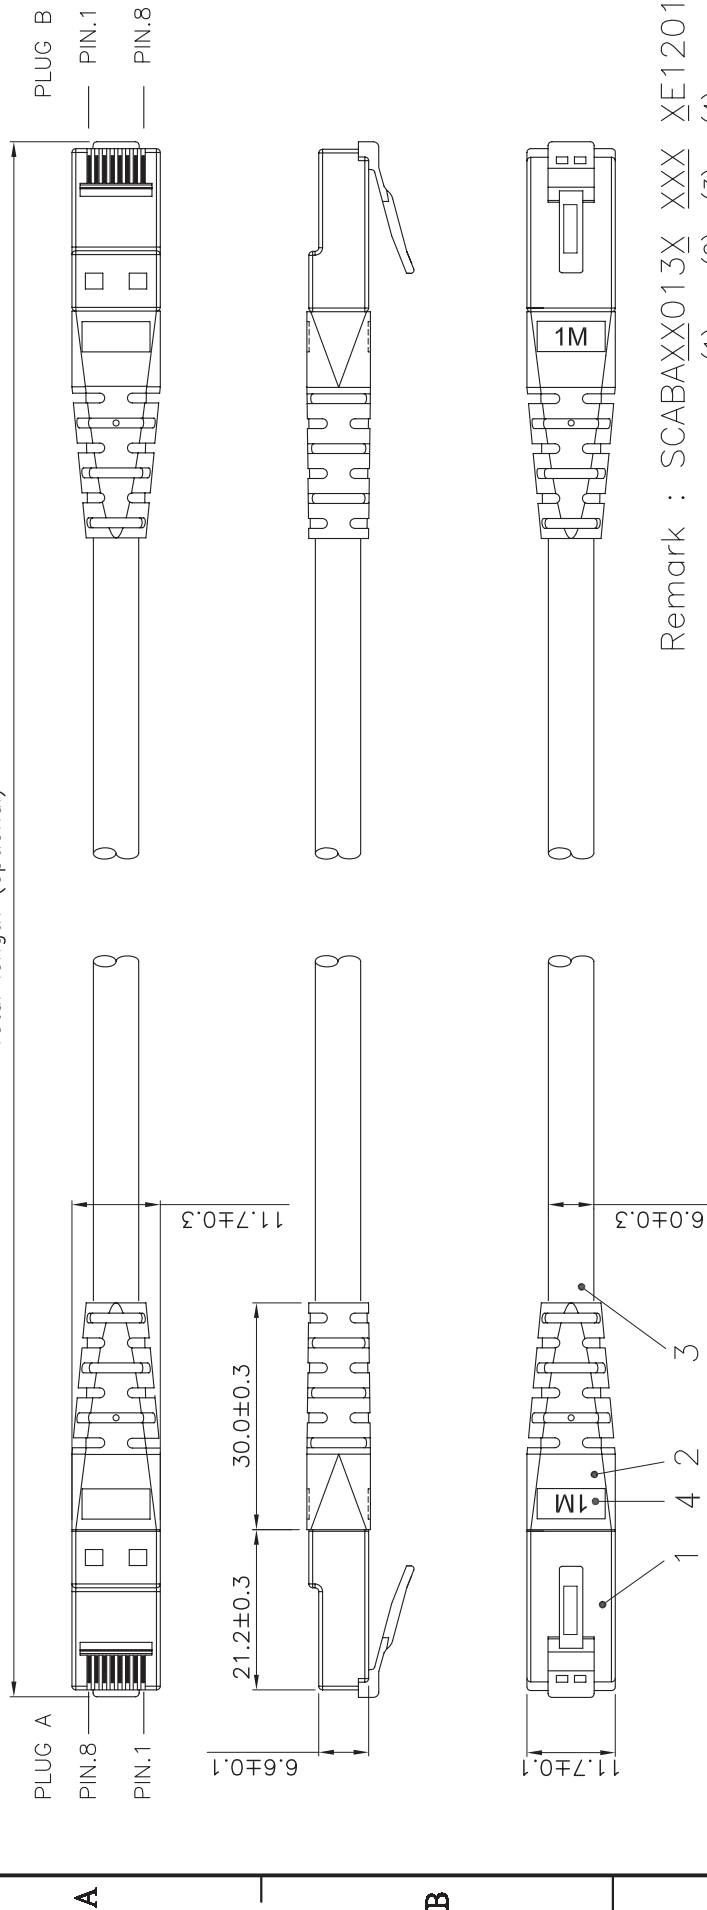

Datenblatt - Fiche technique - Data sheet

**21.15.0945**

ROLINE UTP-Patchkabel Kat.6, grau, 15,0 m

Cordon ROLINE Cat.6 UTP, gris, 15,0 m

ROLINE UTP Patch Cord, Cat.6, grey, 15.0 m

Total length (optional)

Remark : SCABAXX013X XXX XE1201

- (1) XX : Jacket Color
  - 01=Black(RAL9011), 02=Gray(RAL7035), 03=Red(RAL3031)
  - 05=White(RAL9010), 06=Yellow(RAL1021), 07=Blue(RAL5015)
  - 08=Green(RAL6029), 09=Orange(RAL2003), 10=Purple(RAL4005)
  - 11=Pink(RAL4003)
- (2) X : Wiring
  - 1=T568A, 2=T568B, 3=T568A & T568B combination
- (3) XXX : Length
- (4) Length Unit : 1=cm, 2=meter, 3=feet.
  - (3)(4) : 0501=0.5meter(50cm), 0012=1meter, 0102=10meter
  - 0033=3feet, 0103=10feet

Specification :

- Material :
- 1. RJ45 Plug : (P/N : PU8850)
  - 1-1. Housing : Polycarbonate, UL 94V-2, Transparent color.
  - 1-2. Contact material : Phosphor Bronze with 50-60 micro-inch Nickel plated.
  - 1-3. Contact finished : Min. 50 micro-inch Gold plated.
- 2. Narrow PVC Molded.
- 3. Cable : UTP UnShielded and Twisted,
  - 4 pair Stranded wire UL material approved.
  - 24 AWG conductor and PVC jacket.
- 4. length mark(latch side) : 0.3M,0.5M,0.75M,1M,1.5M,2M,3M,5M,7M,7.5M, 10M,15M,20M,25M,30M.
- 5. Print : roline UTP PATCH CABLE 24AWG 4PR EIA/TIA-568B.2-1  
CAT.6 XXXXXXX-X

DRAWING		17.MAR.2009		Connie	
CHECK		17.MAR.2009		KLi	
APPROVAL		17.MAR.2009		Yty	
SCALE		1/1 (A4)	UNIT	mm	
DRAWING NO.		21.15.XXXX(SAT)		DRAWING CLASSIFICATION	
DRAWING CLASSIFICATION		SHEET		1 OF 1	
ITEM NO.:		21.15.XXXX		DES.:	
		C6 UTP Patch Cord			